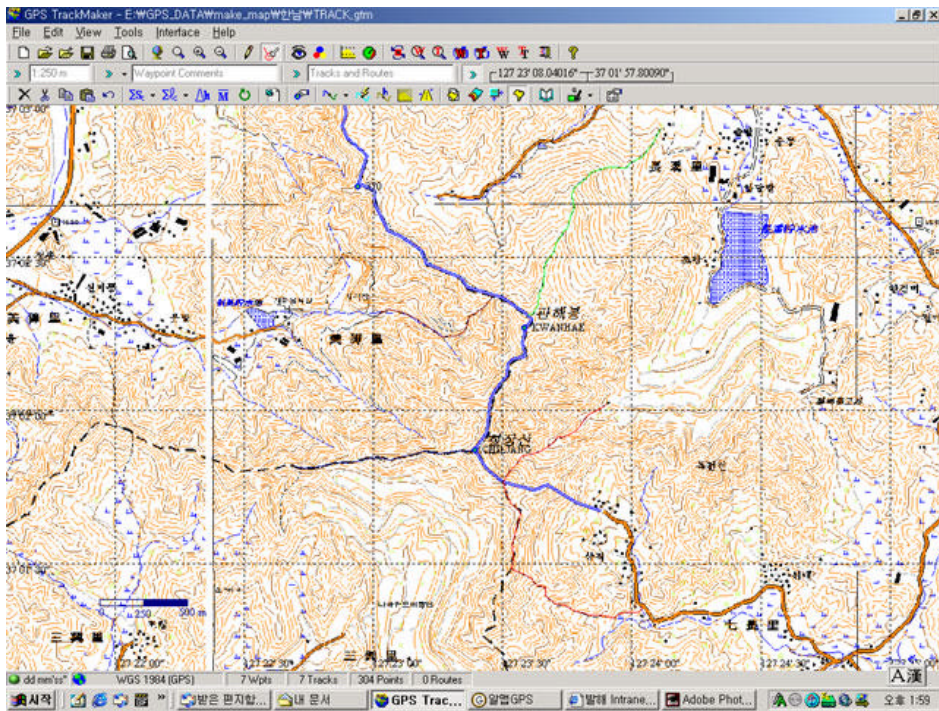

File -> Save file as -> road.shp

Layer

Layer 가

GPS Track Makrer

GPS

GPS

track.shp

, GPS Track Maker