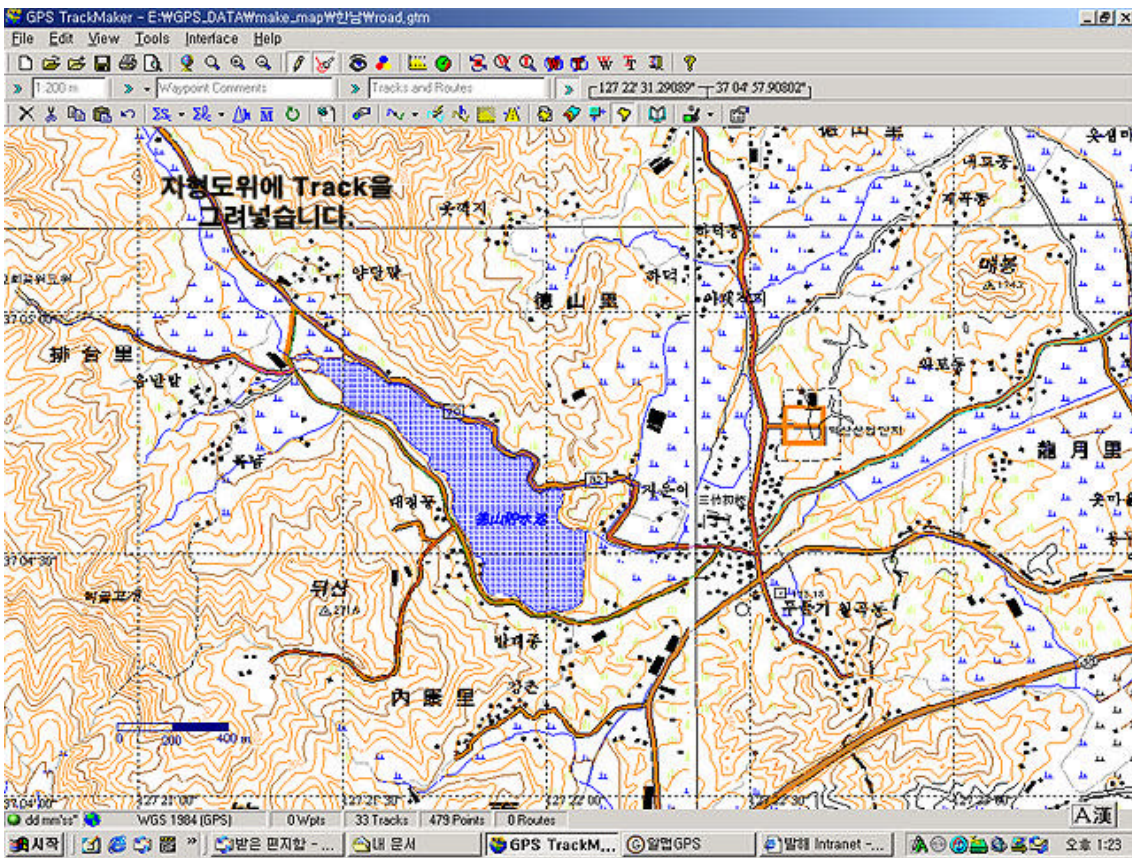

** Mobile Map Office 1.0 . Mobile

Map Office 2.0

GPS

GPS

3. GPS Track Maker

GPS TrackMaker PRO()

SHP

DWG