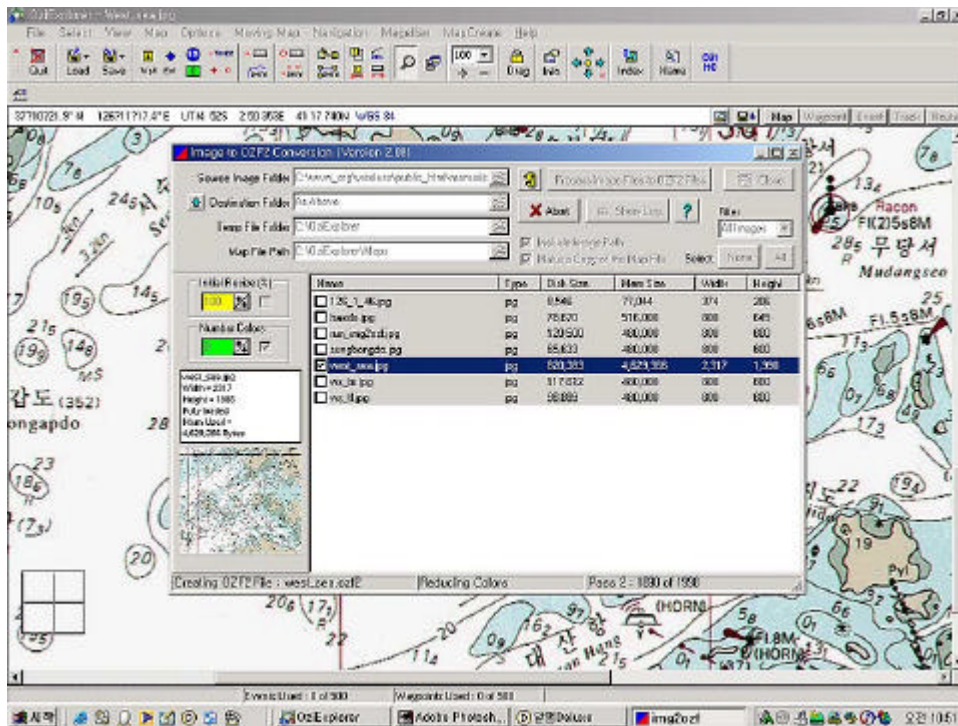

가

PDA

img2ozf

PDA

File -> Save Map Image -> Run img2ozf

Process..

PDA

GPS